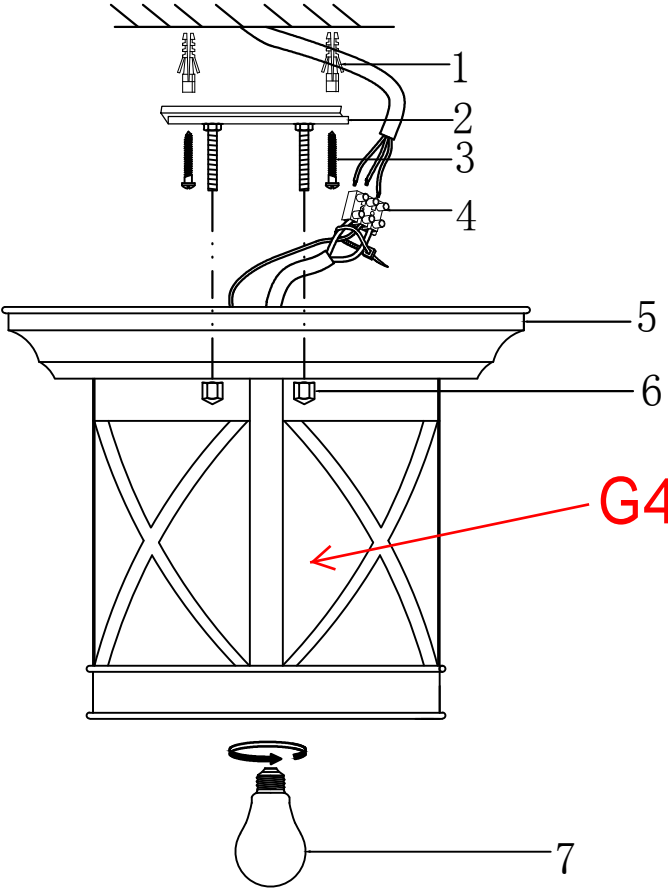

INSTALLATION INSTRUCTION ODEON LIGHT ART. 4045/1C

G4045c

Outdoor ceiling lamp

1 x E27(60w)