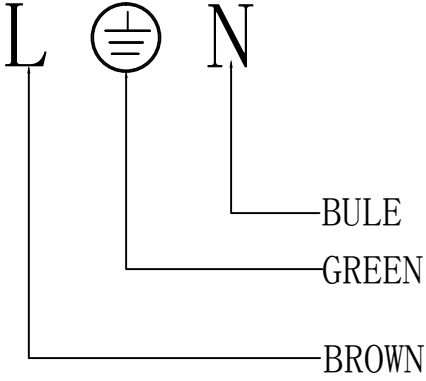

INSTALLATION INSTRUCTION ODEON LIGHT ART. 4045/1C

G4045c

Outdoor ceiling lamp

1 x E27(60w)