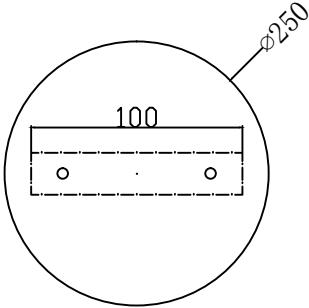

INSTALLATION INSTRUCTION ODEON LIGHT ART. 4045/1C

G4045c

Outdoor ceiling lamp

1 x E27(60w)