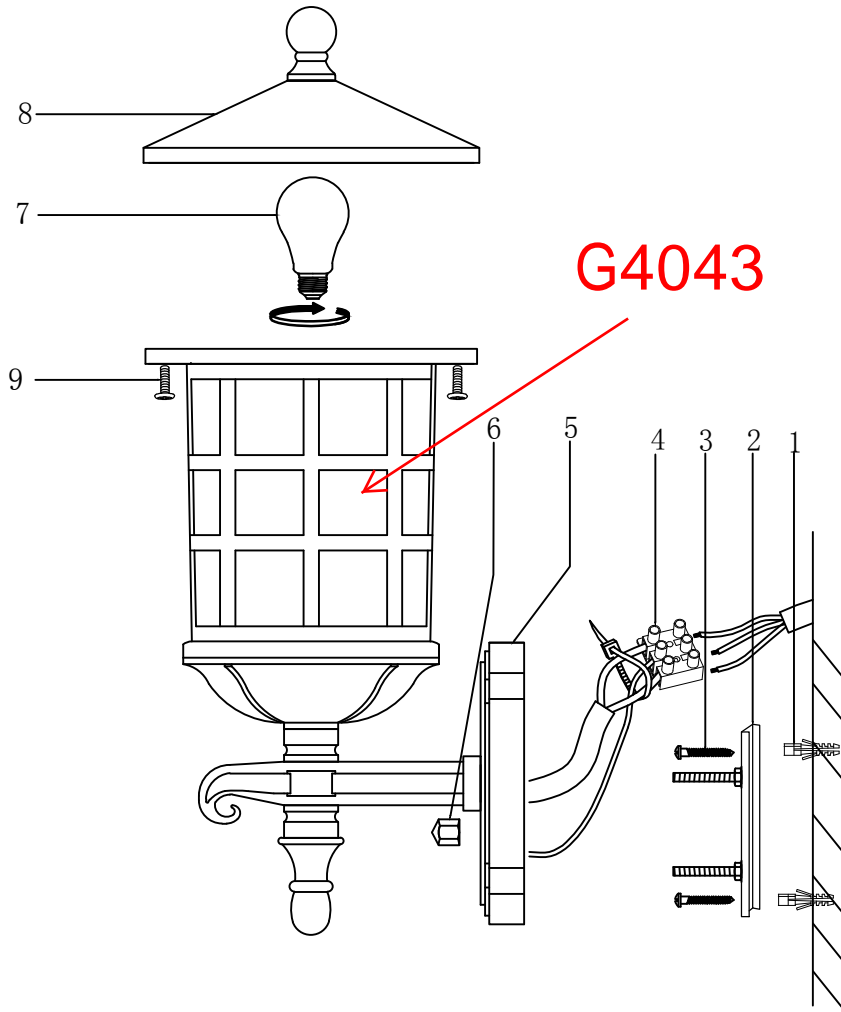

INSTALLATION INSTRUCTION ODEON LIGHT ART. 4043/1W

Outdoor wall lamp

 **1 x E27 (60w)**