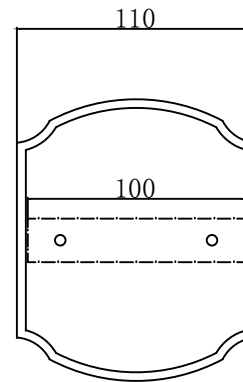

INSTALLATION INSTRUCTION ODEON LIGHT ART. 4043/1W

Outdoor wall lamp

 **1 x E27 (60w)**