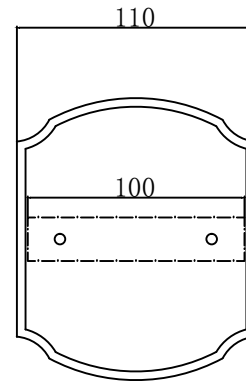

INSTALLATION INSTRUCTION ODEON LIGHT ART. 4042/1W

Outdoor wall lamp