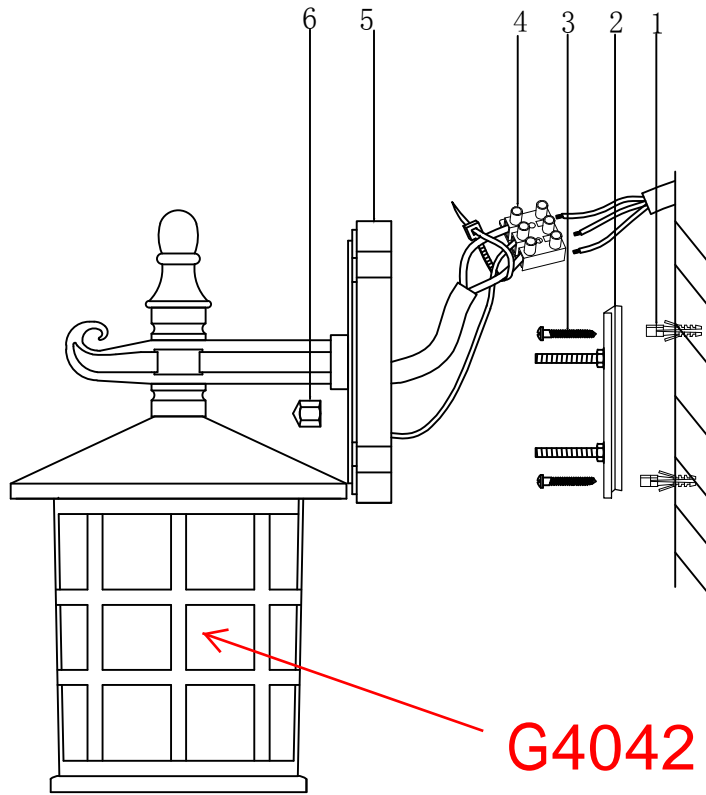

INSTALLATION INSTRUCTION ODEON LIGHT ART. 4042/1W

Outdoor wall lamp