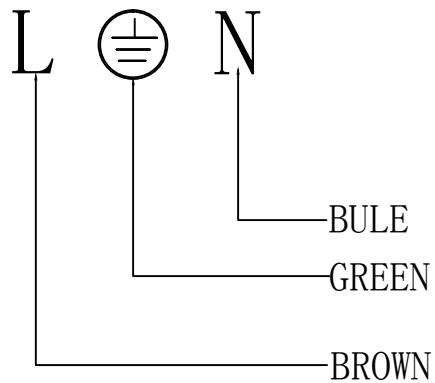

INSTALLATION INSTRUCTION ODEON LIGHT ART. 4044/1C

G4044

1 x E27(60w)