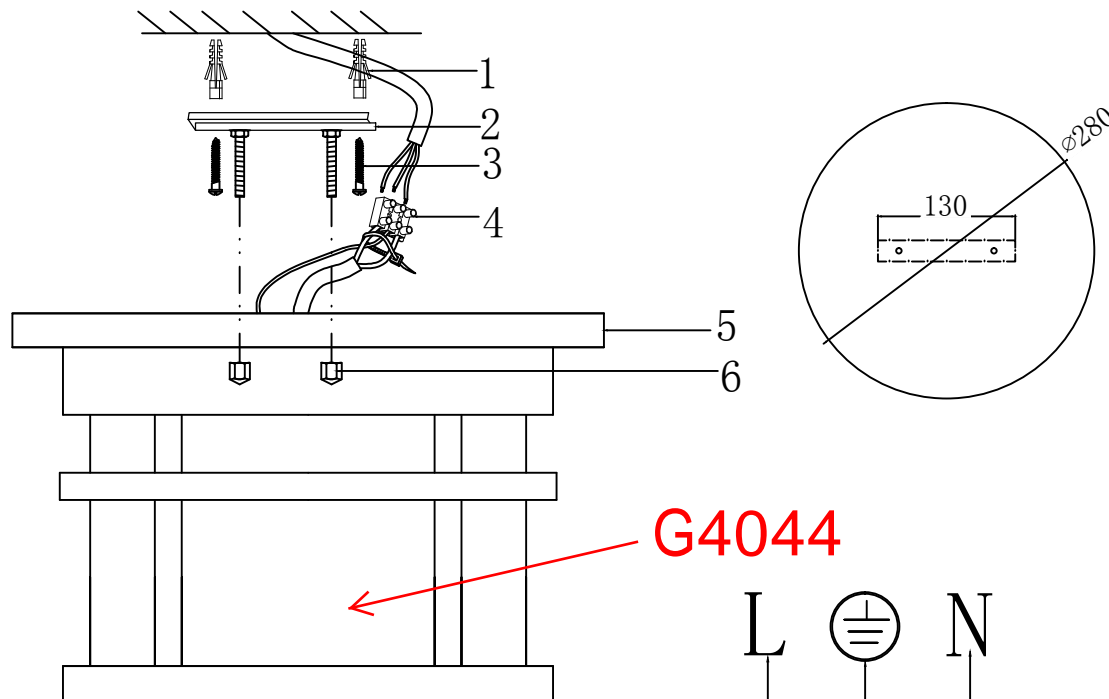

INSTALLATION INSTRUCTION ODEON LIGHT ART. 4044/1C

G4044

1 x E27(60w)