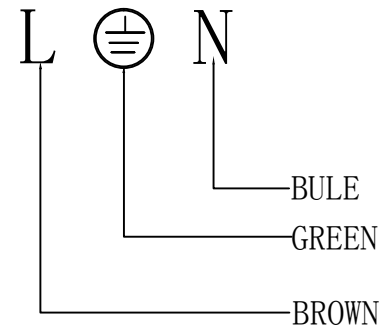

INSTALLATION INSTRUCTION ODEON LIGHT ART. 4045/3W

G4045w

Outdoor wall lamp

3 x E14 (60w)