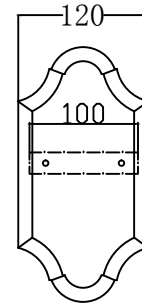

INSTALLATION INSTRUCTION ODEON LIGHT ART. 4045/3W

G4045w

Outdoor wall lamp

3 x E14 (60w)