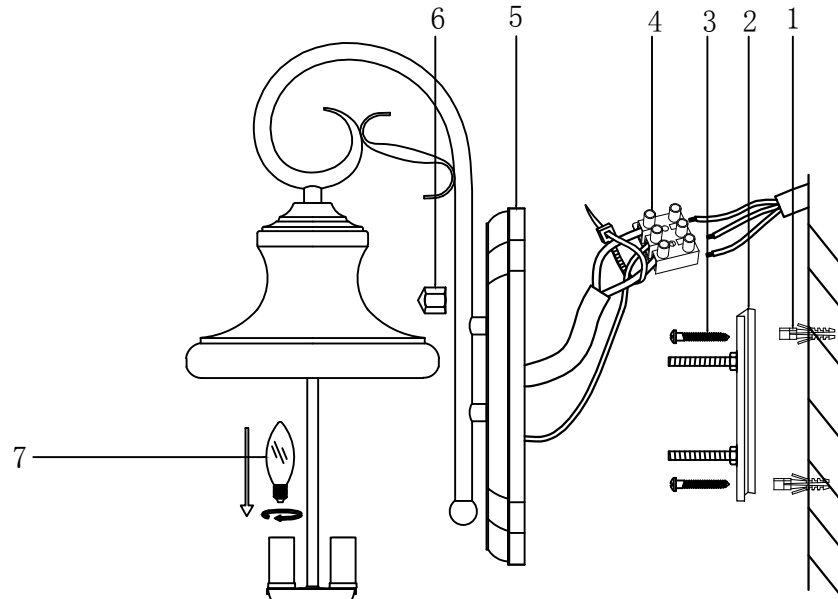

INSTALLATION INSTRUCTION ODEON LIGHT ART. 4045/3W

G4045w

Outdoor wall lamp

3 x E14 (60w)