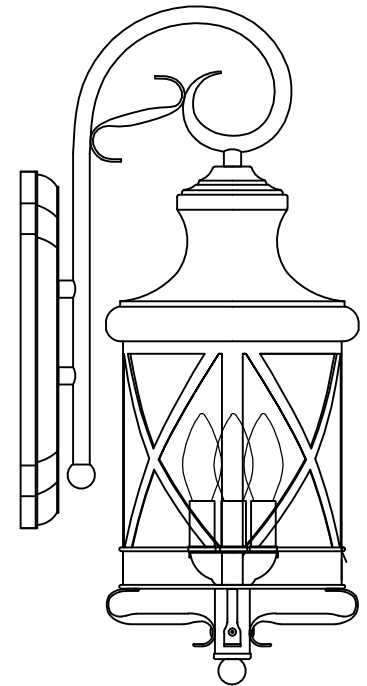

INSTALLATION INSTRUCTION ODEON LIGHT ART. 4045/3W

G4045w

Outdoor wall lamp

3 x E14 (60w)