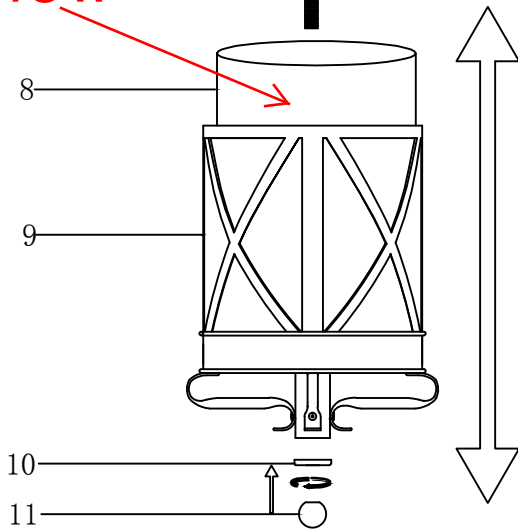

INSTALLATION INSTRUCTION ODEON LIGHT ART. 4045/3W

G4045w

Outdoor wall lamp

3 x E14 (60w)