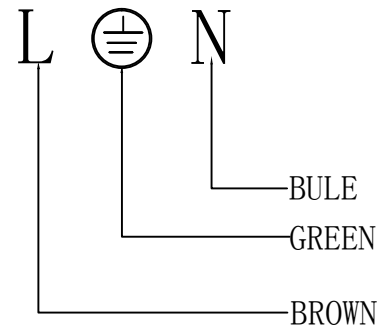

INSTALLATION INSTRUCTION ODEON LIGHT ART. 4044/1F

G4044w

Outdoor Ground lamp

 1 x E27(60w)