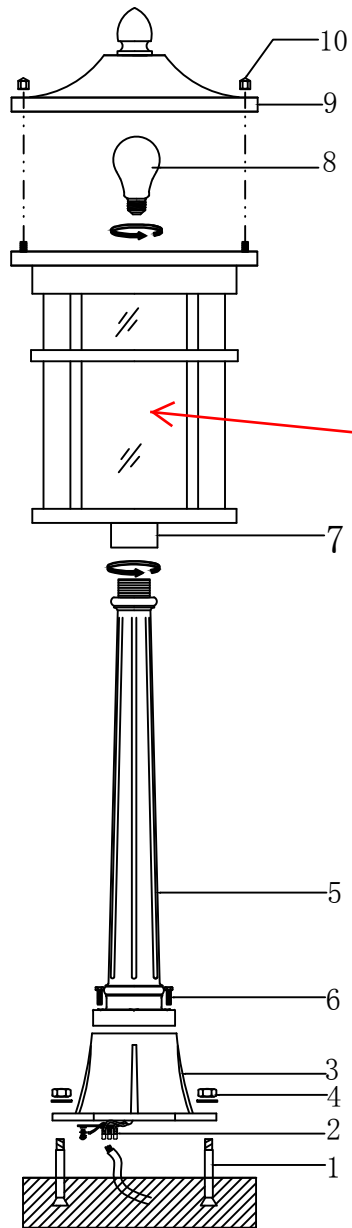

INSTALLATION INSTRUCTION ODEON LIGHT ART. 4044/1F

G4044w

Outdoor Ground lamp

 1 x E27(60w)