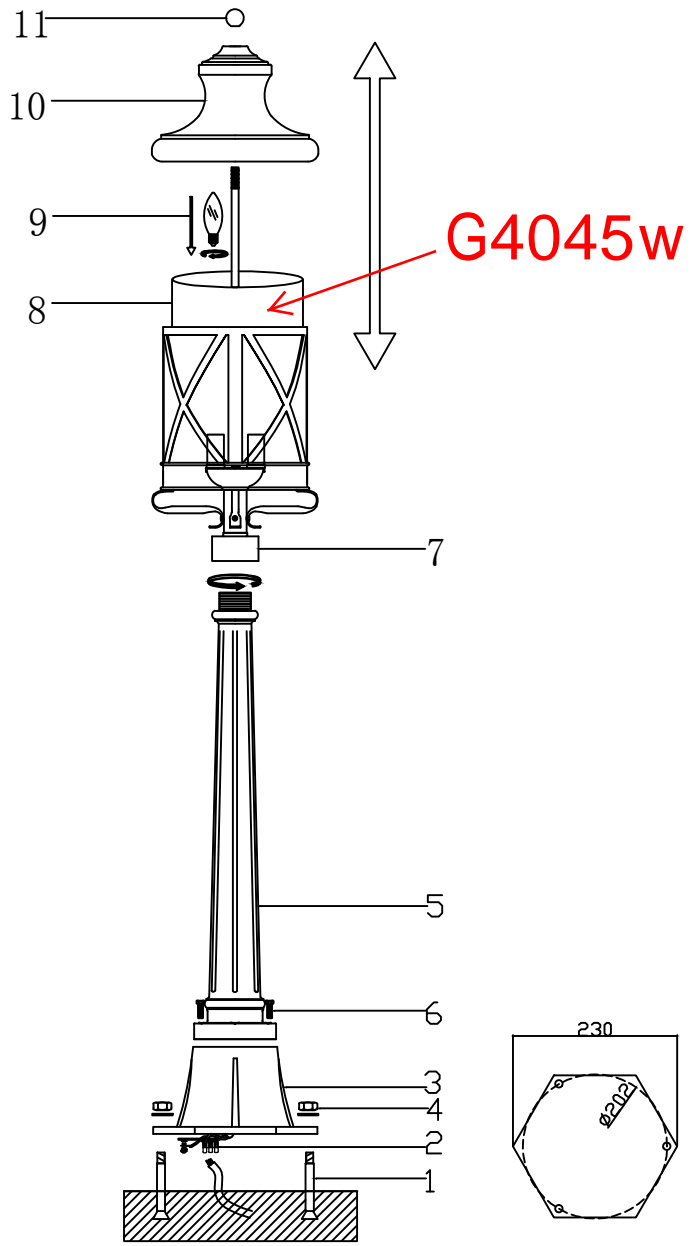

INSTALLATION INSTRUCTION ODEON LIGHT ART. 4045/3F

Outdoor Ground lamp

 3 x E14(60w)