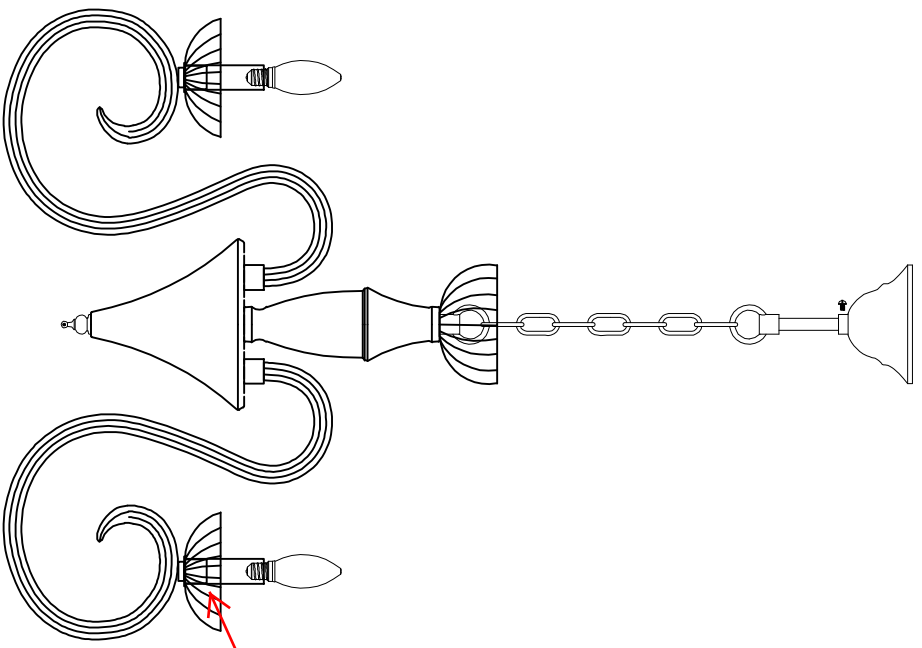

INSTALLATION INSTRUCTION ODEON LIGHT ART. 3932/6

CR3932